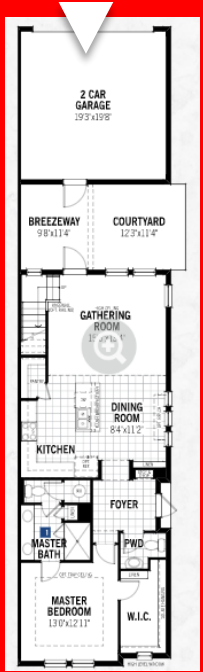

Hawksmoor

Hawksmoor - Glencoe

MODEL: Glencoe

First Floor

Townhome

m2: 170

Bedrooms: 3

Bathrooms: 2,5

Glencoe Floor Plan

MODEL: Glencoe

Second Floor

Townhome

m2: 170

Bedrooms: 3

Bathrooms: 2,5

Glencoe Floor Plan