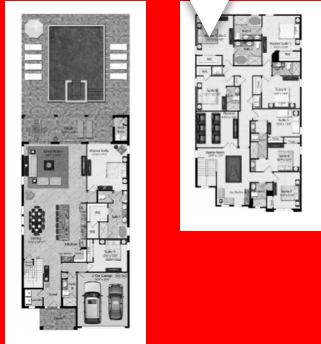

THE ENCORE – at Reunion

Hawthorne

ELEVATION A

ELEVATION B

ELEVATION C

MODEL: Hawthorne

m²: 434

Bedrooms : 9

Baths : 8,5

Game Room

Theater Room

Pool

Car Garage: 2

Hawthorne Floor Plan

Hawthorne Floor Plan

MODEL: Hawthorne

m²: 434

Bedrooms : 9

Baths : 8,5

Game Room

Theater Room

Pool

Car Garage: 2