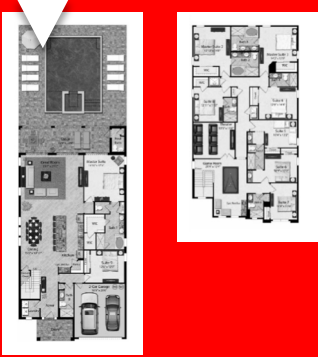

THE ENCORE – at Reunion

Hawthorne

ELEVATION A

ELEVATION B

ELEVATION C

MODEL: Hawthorne

m²: 434

Bedrooms : 9

Baths : 8,5

Game Room

Theater Room

Pool

Car Garage: 2

Hawthorne Floor Plan

Hawthorne Floor Plan

MODEL: Hawthorne