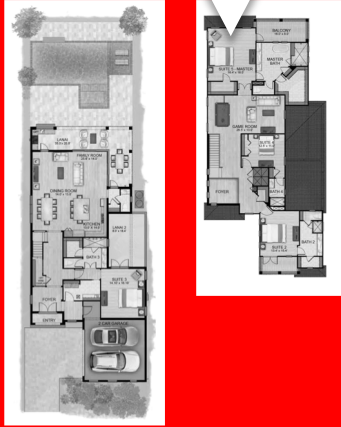

THE BEAR'S DEN – at Reunion

Arlington

MODEL: Arlington

m2: 361

Bedrooms : 4

Baths : 4,5

Game Room

Pool

Car Garage: 2

Arlington Floor Plan

Arlington Floor Plan

MODEL: Arlington

m2: 361

Bedrooms : 4

Baths : 4,5

Game Room