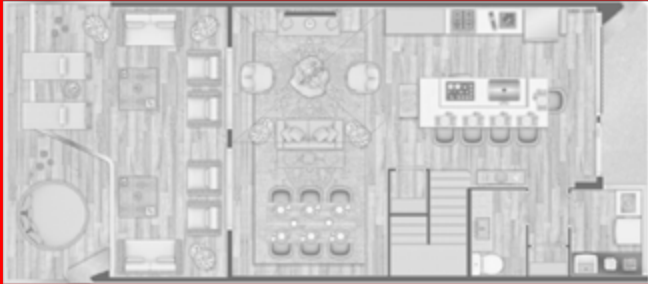

Magic Village By Pinifarina

Magic Village By Pinifarina

THE
KAIA
GROUP
REAL ESTATE
INVESTMENT

Roma Floor Plan

THE
KAIA
GROUP
REAL ESTATE
INVESTMENT

MODEL: ROMA

m2: 203

Suite: 3

Baths: 4

Roma Floor Plan

MODEL: ROMA

m2: 203

Suite: 3

Baths: 4