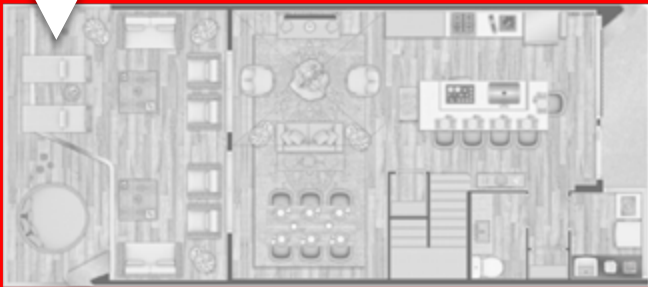

Magic Village By Pinifarina

Magic Village By Pinifarina

THE
KAIA
GROUP
REAL ESTATE
INVESTMENT

Roma Floor Plan

THE
KAIA
GROUP
REAL ESTATE
INVESTMENT

MODEL: ROMA

m2: 203

Suite: 3

Baths: 4

Roma Floor Plan

MODEL: ROMA

m2: 203

Suite: 3

Baths: 4