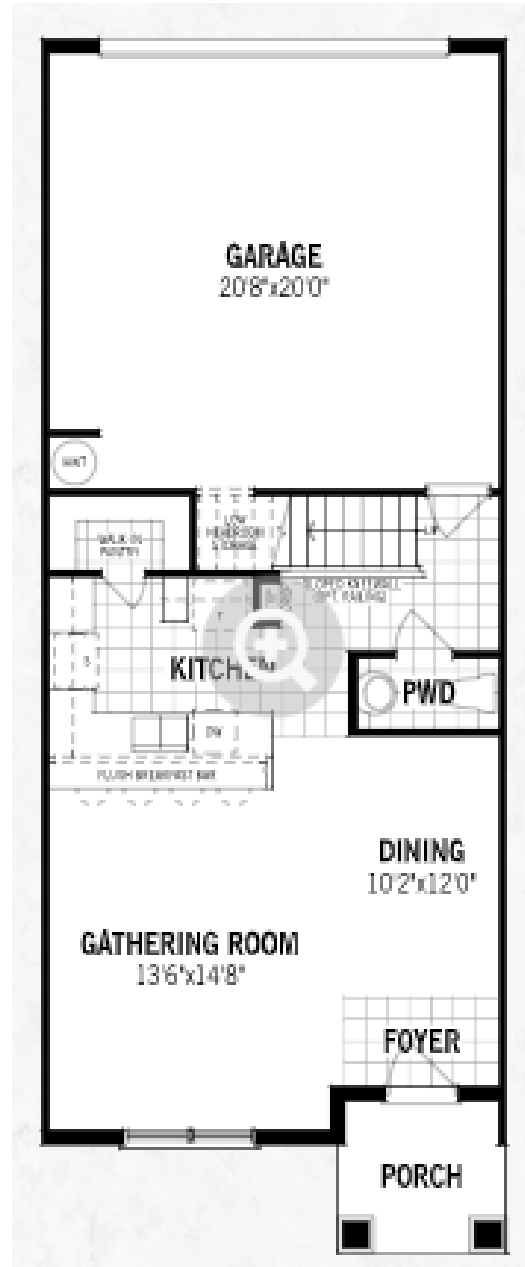

Randal Walk

Randal Walk

Anabel III

Anabel III

Anabel III Floor Plan

MODEL: ANABEL III

First floor

Townhome

m2: 142

Bedrooms: 3

Bathrooms: 2,5

Anabel III Floor Plan

MODEL: ANABEL III

Second floor

Townhome

m2: 142