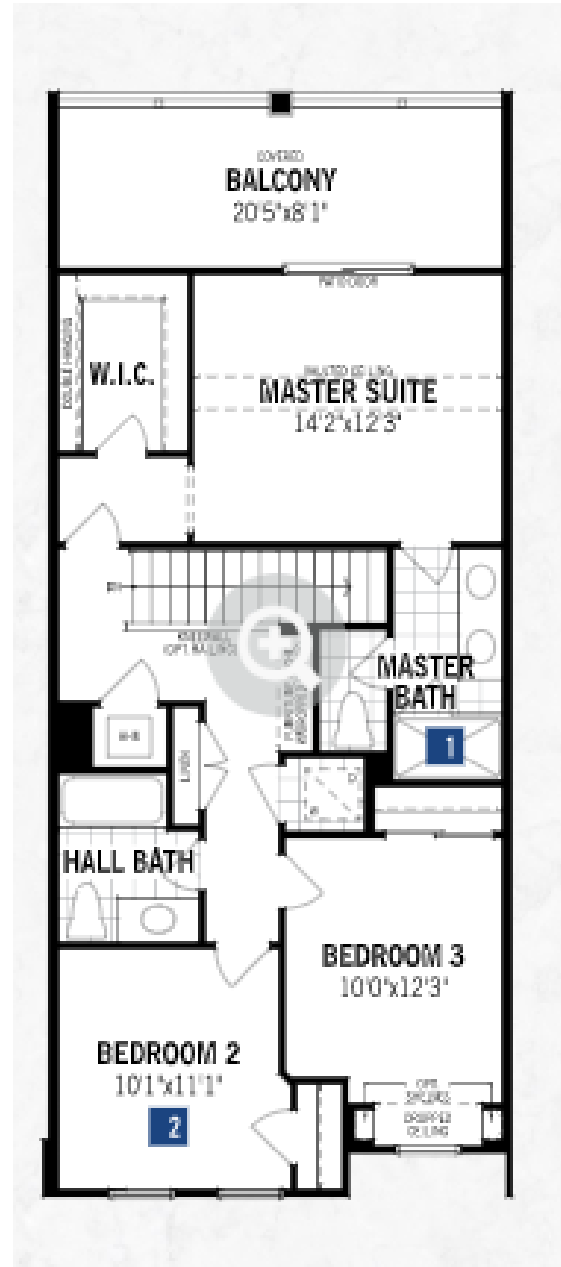

Randal Walk

Randal Walk

Anabel III

Anabel III

Anabel III Floor Plan

MODEL: ANABEL III

First floor

Townhome

m2: 142

Bedrooms: 3

Bathrooms: 2,5

Anabel III Floor Plan

MODEL: ANABEL III

Second floor

Townhome

m2: 142

Bedrooms: 3

Bathrooms: 2,5