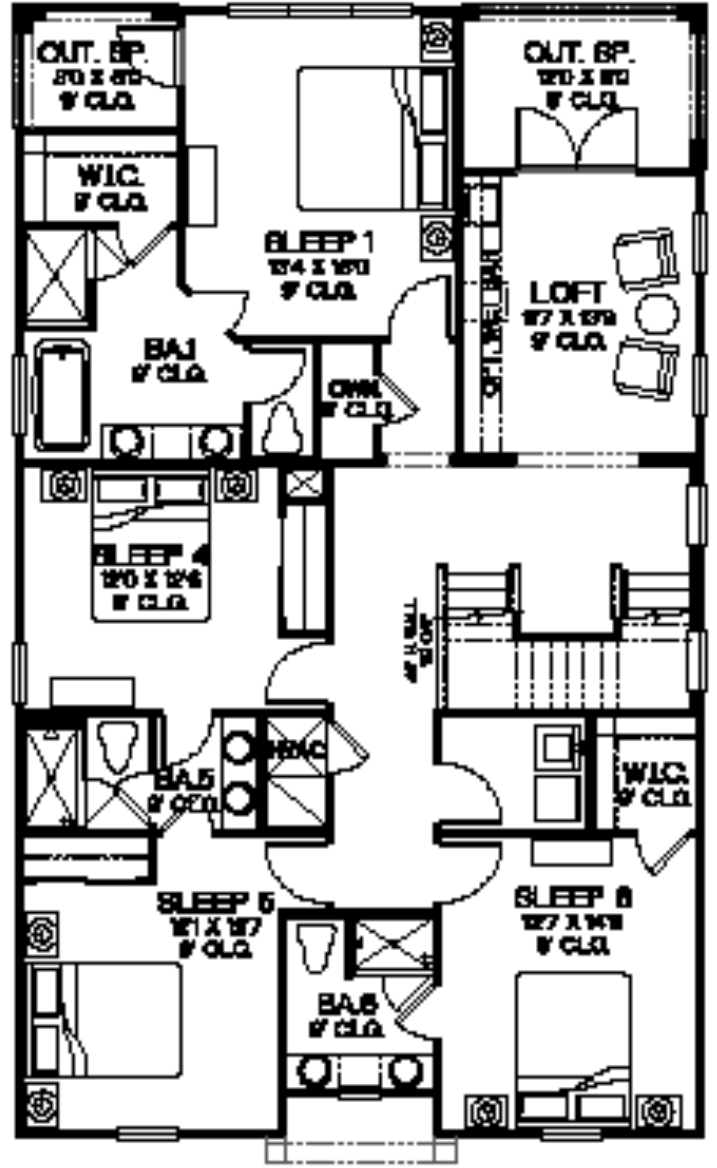

MARGARITAVILLE

COTTAGE 4218

ELEVATION A

ELEVATION B

ELEVATION C

COTTAGE 4218-A

MODEL: 4218- A 3 FLOORS

m²: 392

Bedrooms: 7

Baths: 7

Half baths: 0

Pool: yes

Garage: no

COTTAGE 4218-A

MODEL: 4218- A 3 FLOORS

- m²: 392
- Bedrooms: 7
- Baths: 7
- Half baths: 0
- Pool: yes
- Garage: no

COTTAGE 4218-A

MODEL: 4218- A 3 FLOORS

- m²: 392
- Bedrooms: 7
- Baths: 7
- Half baths: 0
- Pool: yes
- Garage: no