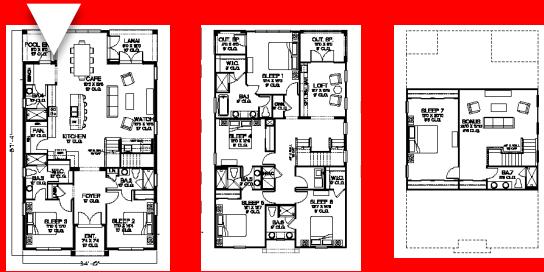

MARGARITAVILLE

COTTAGE 4218

ELEVATION A

ELEVATION B

ELEVATION C

COTTAGE 4218-A

MODEL: 4218- A 3 FLOORS

m²: 392

Bedrooms: 7

Baths: 7

Half baths: 0

Pool: yes

Garage: no

COTTAGE 4218-A

MODEL: 4218- A 3 FLOORS

- m²: 392
- Bedrooms: 7
- Baths: 7
- Half baths: 0
- Pool: yes
- Garage: no

COTTAGE 4218-A

MODEL: 4218- A 3 FLOORS

- m²: 392
- Bedrooms: 7
- Baths: 7
- Half baths: 0
- Pool: yes
- Garage: no