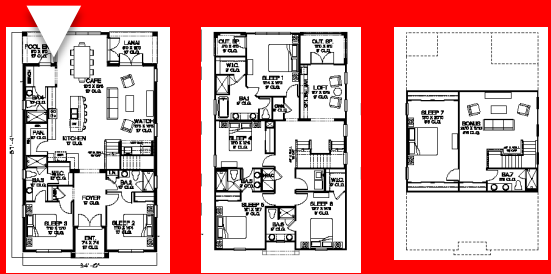

MARGARITAVILLE

COTTAGE 4218

ELEVATION A

ELEVATION B

ELEVATION C

COTTAGE 4218-A

MODEL: 4218- A 3 FLOORS

m²: 392

Bedrooms: 7

Baths: 7

Half baths: 0

Pool: yes

Garage: no

COTTAGE 4218-A

MODEL: 4218- A 3 FLOORS

- m²: 392
- Bedrooms: 7
- Baths: 7
- Half baths: 0
- Pool: yes
- Garage: no

COTTAGE 4218-A

MODEL: 4218- A 3 FLOORS

- m²: 392
- Bedrooms: 7
- Baths: 7
- Half baths: 0
- Pool: yes
- Garage: no