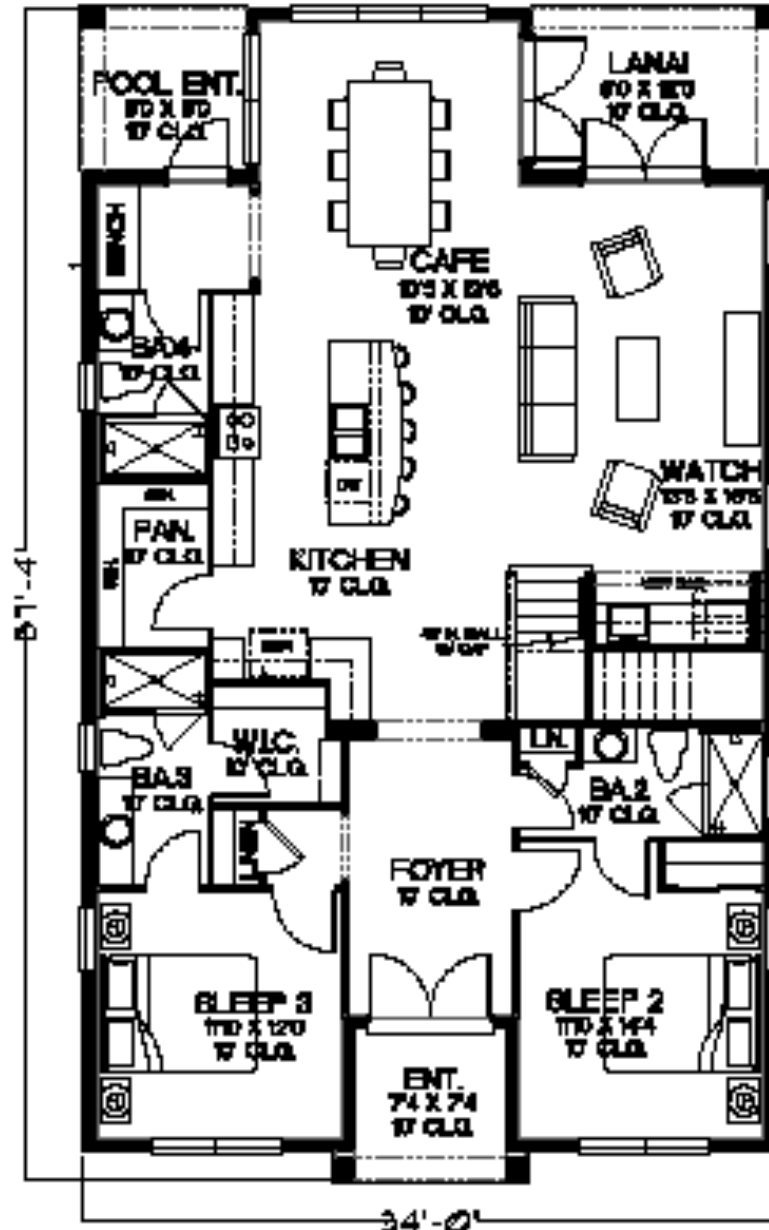

MARGARITAVILLE

COTTAGE 4218

ELEVATION A

ELEVATION B

ELEVATION C

COTTAGE 4218-A

MODEL: 4218- A 3 FLOORS

m²: 392

Bedrooms: 7

Baths: 7

Half baths: 0

Pool: yes

Garage: no

COTTAGE 4218-A

MODEL: 4218- A 3 FLOORS

- m²: 392
- Bedrooms: 7
- Baths: 7
- Half baths: 0
- Pool: yes
- Garage: no

COTTAGE 4218-A

MODEL: 4218- A 3 FLOORS

- m²: 392
- Bedrooms: 7
- Baths: 7
- Half baths: 0
- Pool: yes
- Garage: no