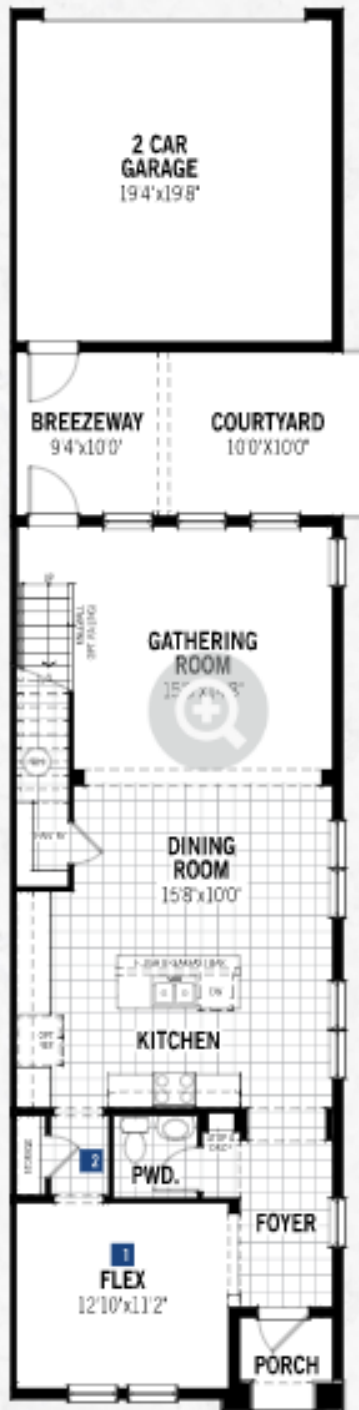

## First Floor

### Townhome

m2: 194

Bedrooms: 3

Bathrooms: 2,5

# Parkwyn II Floor Plan