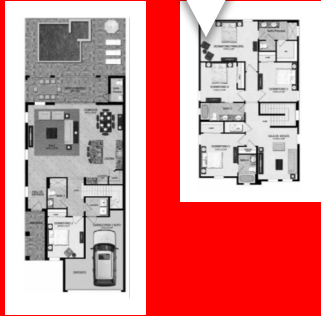

C

MODEL: St Croix

m²: 237

Bedrooms : 5

Baths : 4,5

Game Room

Pool

Car Garage: 1

St. Croix II Floor Plan

THE
KAIA
GROUP
REAL ESTATE
INVESTMENT

MODEL: St Croix

m²: 237

Bedrooms : 5

Baths : 4,5

Game Room

Pool