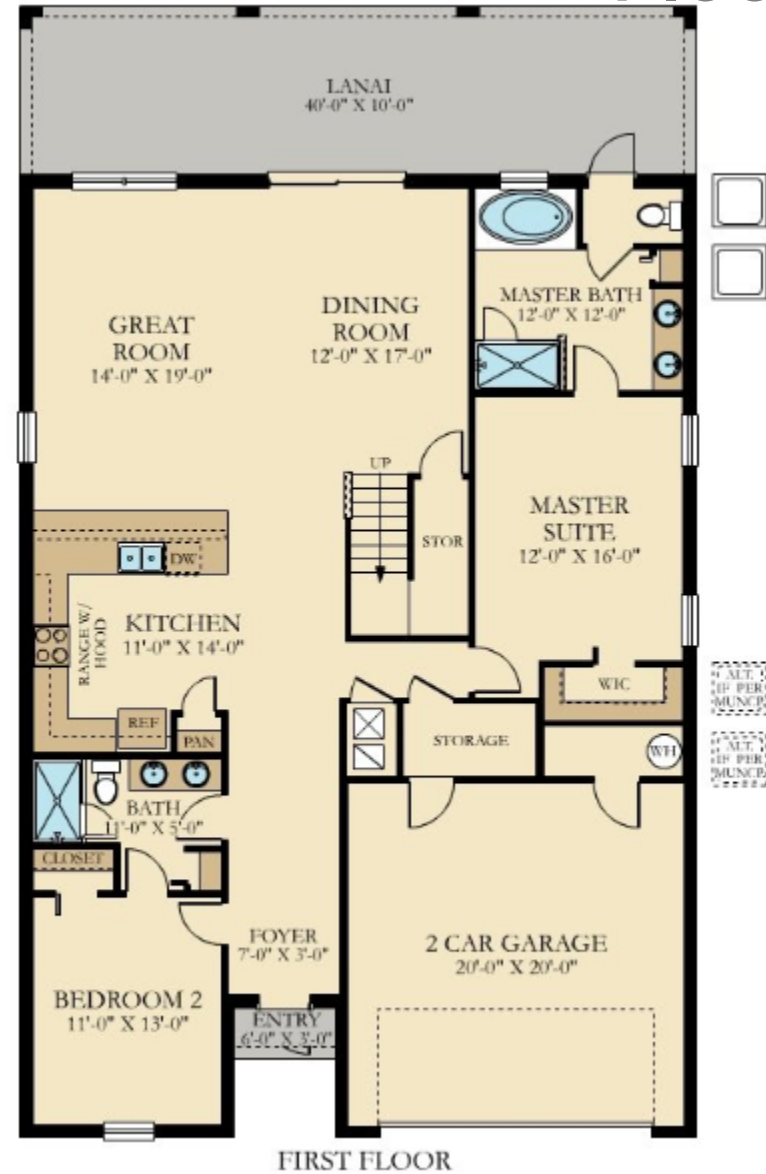

Champions Gate

Maui

THE
KAIA
GROUP
REAL ESTATE
INVESTMENT

Maui Floor Plan

MODEL: MAUI // 2 PLANT

- m2: 355
- Bedrooms: 8
- Baths: 5
- Pool
- Car Garage: 2

Maui Floor Plan

MODEL: MAUI// 2 PLANT

- m2: 355
- Bedrooms: 8
- Baths: 5
- Pool
- Car Garage: 2