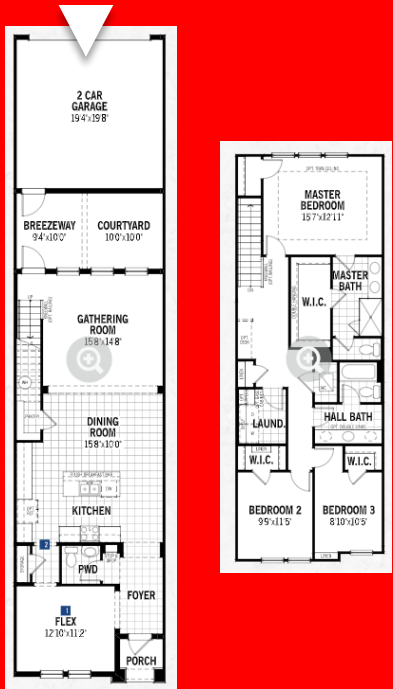

Hawksmoor

Hawksmoor - Parkwyn

MODEL: Parkwyn

First Floor

Townhome

m2: 193

Bedrooms: 3

Bathrooms: 2,5

Parkwyn Floor Plan

MODEL: Parkwyn

Second Floor

Townhome

m2: 193

Bedrooms: 3

Bathrooms: 2,5

Parkwyn Floor Plan