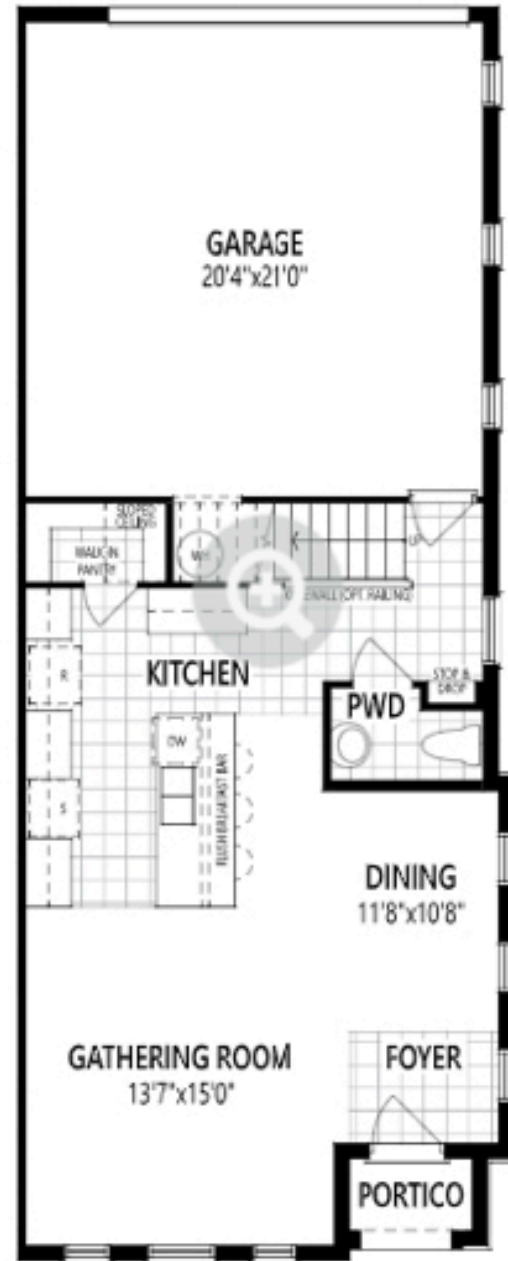

Fallglo

Hamlin

Minneloa

HAMLIN

Tuscan elevation

Hamlin

MODEL: HAMLIN // 2 PLANT

Lower Level

Townhome

Bedroom: 3

Baths: 2,5

Garage: 2 car

m2: 166 m2

This model still
Its not for sale

MODELO: HAMLIN // 2 PLANTAS

Upper level